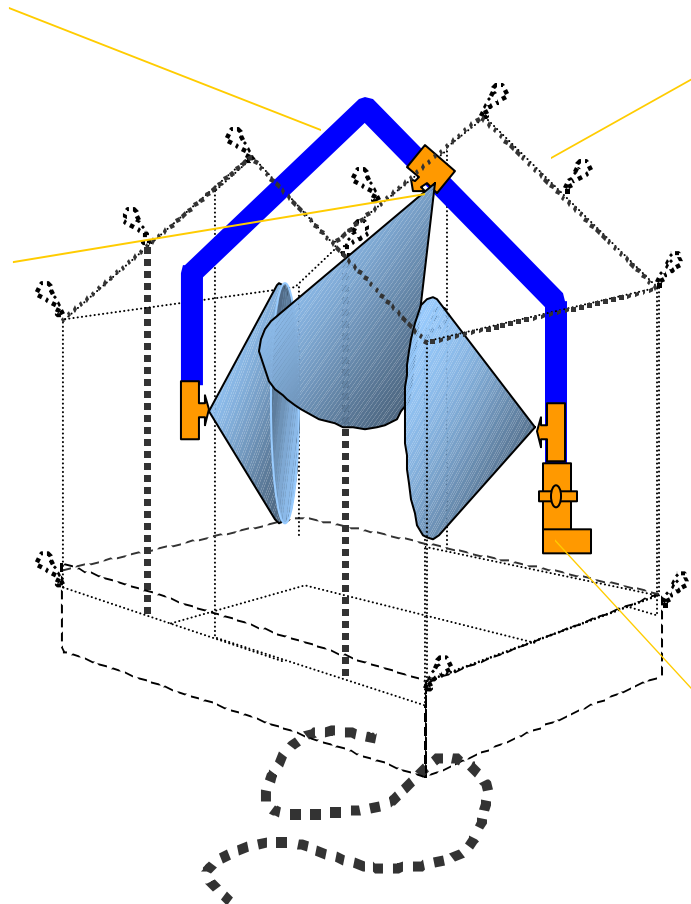

UniFold DSPK - Decon Shower Plumbing Kit

1-1/2" supply throughout for maximum flow

1 full cone pattern spray nozzles capable of flowing 7 GPM @ 60 PSI. 2 throttlable side nozzles. System good to 100 PSI supply.

DSS Decon Shower Stall shown in hatched outline

1-1/2" down to 1" connections